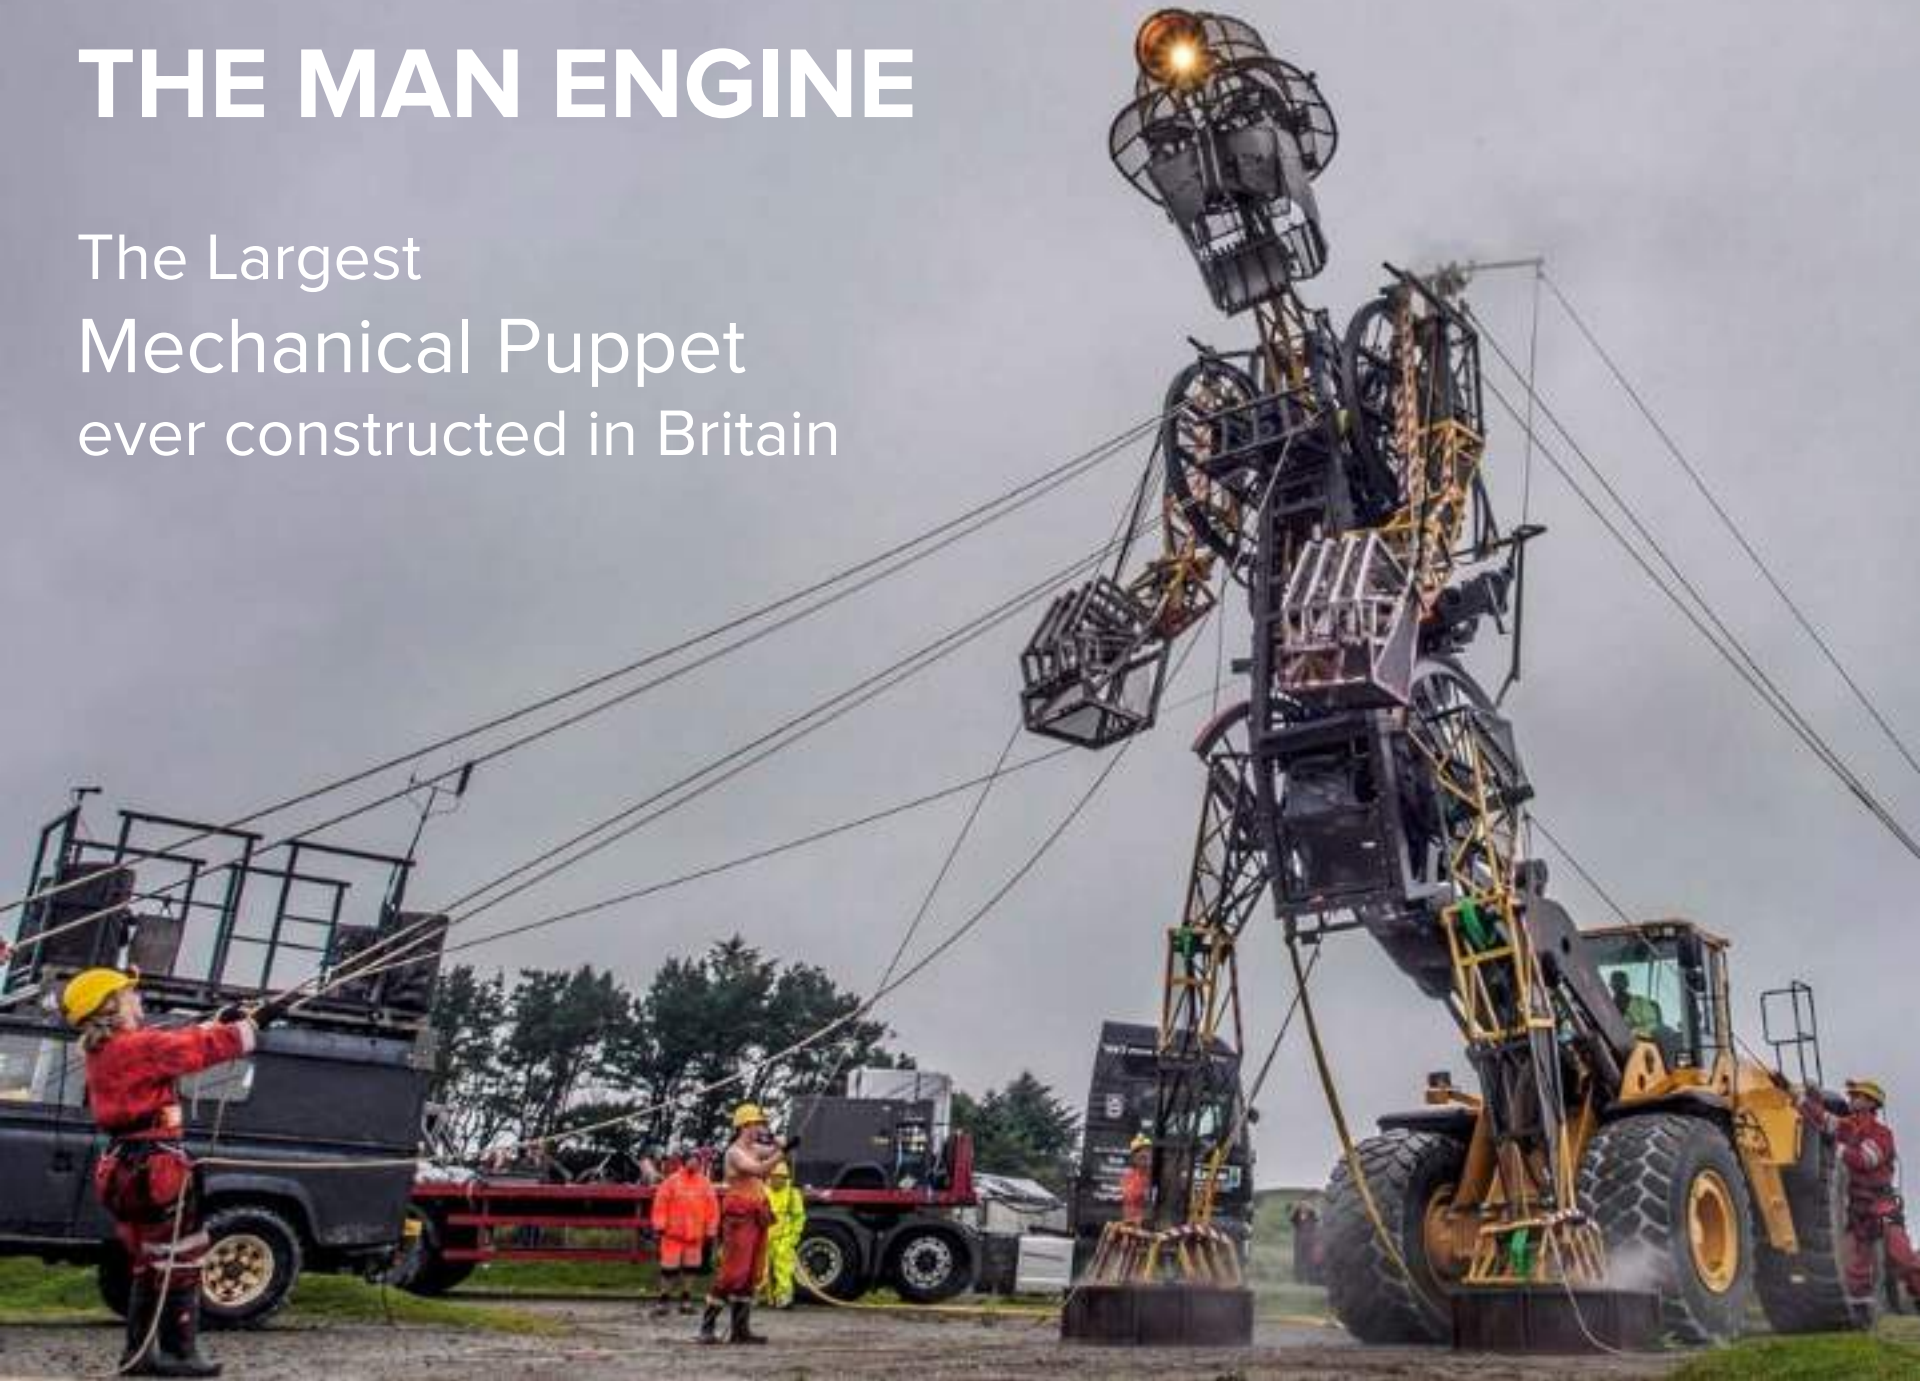

Effort and Endeavour
Industry and Innovation
Triumph and Tragedy

THE STORY OF MINING

TINTH ANNIVERSARY

2006

2016

Celebrating global recognition of
Cornish mining heritage since 2006

THE MAN ENGINE

The Largest
Mechanical Puppet
ever constructed in Britain

THE MAN ENGINE

The Largest
Mechanical Puppet
ever constructed in Britain

LIVE AUDIENCE 2016 TOUR (10 days)

7k

ORIGINAL CMWHS
TARGET

57k

GOLDEN TREE
TARGET

149k